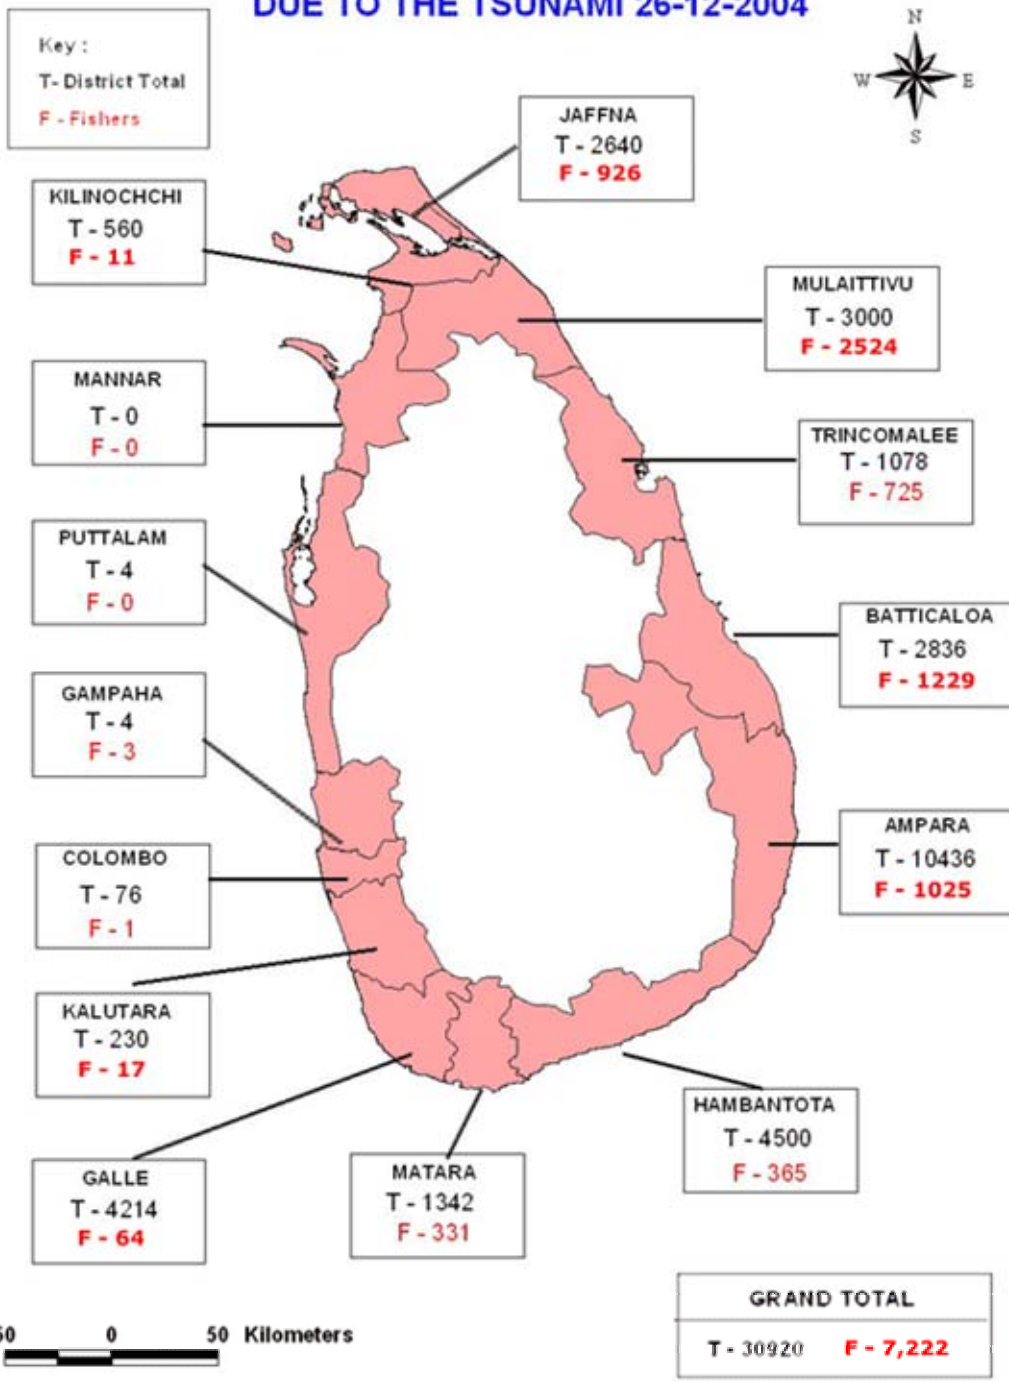

Tsunami

DEATHS AND MISSING OF FISHERMEN DUE TO TSUNAMI

No of Deaths			
District	Male	Female	Total
Ampara (Kalmunai)	306	602	908
Batticaloa	236	448	684
Colombo	2	4	6
Galle	136	240	376
Gampaha (Negombo)	1	4	5
Hambantota (Tangalle)	203	235	438
Jaffna	262	594	856
Kalutara	7	14	21
Kilinochchi	11	0	11
Mannar	0	0	0
Matara	151	227	378
Mullaitivu	338	520	858
Puttalam (Chilaw)	1	0	1
Trincomalee	115	213	328
Total	1,769	3,101	4,870

No. of Missing persons			
District	Male	Female	Total
Ampara (Kalmunai)	0	0	0
Batticaloa	13	10	23
Colombo	0	0	0
Galle	7	32	39
Gampaha (Negombo)	0	1	1
Hambantota (Tangalle)	17	27	44
Jaffna	0	0	0
Kalutara	2	4	6
Kilinochchi	0	0	0
Mannar	0	0	0
Matara	13	10	23
Mullaitivu	0	0	0
Puttalam (Chilaw)	0	0	0
Trincomalee	0	0	0
Total	52	84	136

DEATHS OF THE FISHERMEN DUE TO THE TSUNAMI 26-12-2004

GIS Unit, Department of Coast Conservation, Ministry of Fisheries and Aquatic Resources,
New Secretariat, Maligawatte, Colombo, Sri Lanka.